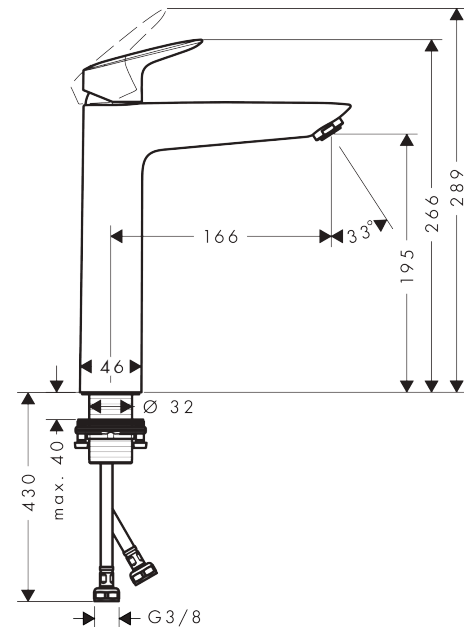

##### product features

- ComfortZone 190
- projection: 166 mm
- spout height: 195 mm
- spray type: normal spray
- maximum flow rate at 3 bar: 5 l/min
- ceramic cartridge
- temperature limitation adjustable
- suitable for continuous flow water heaters
- connection type: G 3/8 connections
- connection dimension: DN15

#### Scale drawing